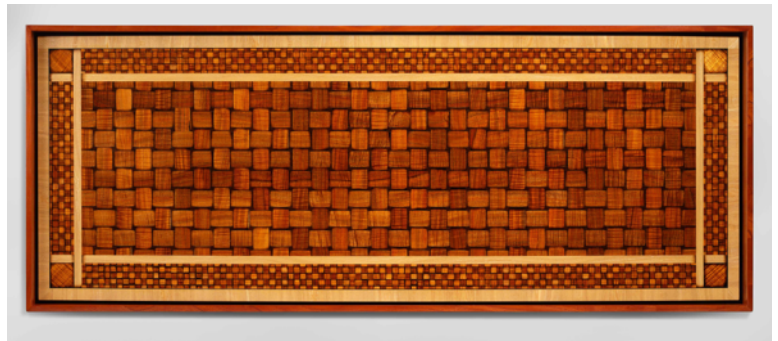

Image: "Koa Weave" by Paul Schurch, Koa, Ash, Wenge veneers (Acacia koa, Fraxinus sp., Millettia laurentii) and Toon frame (Toona ciliata), 2021 Best of Show. Photo: Brad Goda.